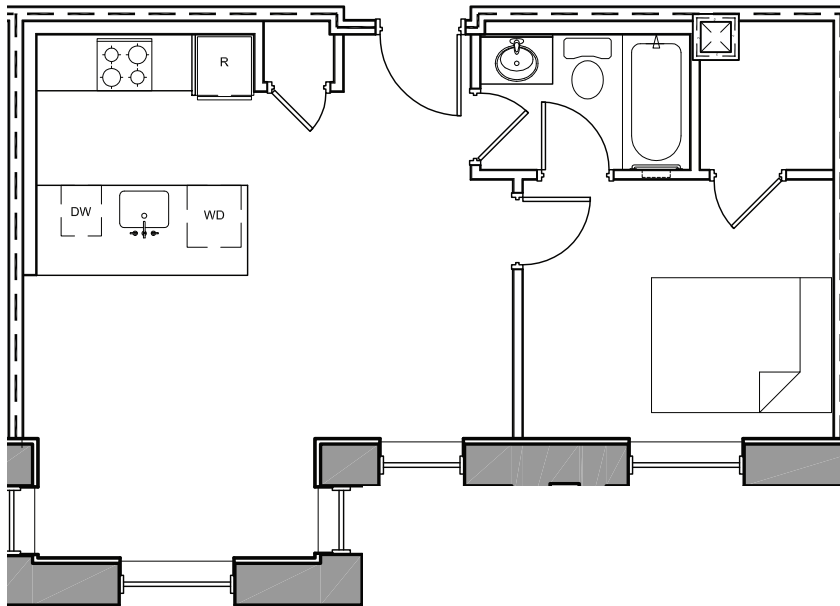

The Isabella

Washington, DC 20010

COLUMBIA HEIGHTS

Apartment T06

1 BR/1 Bath

- In home washer/dryer
- Huge patio
- Individual central heating & cooling with Nest thermostats
- USB charging outlets
- Fabulous kitchens with islands, glass backsplash, espresso wood cabinets, granite counters, stainless steel appliances, dishwashers, microwave ovens and gas cooking ranges
- Spa-like bathrooms with Cliff Pointe tile
- Oversized closets
- Natural wood flooring
- Energy efficient double paned windows

Apartment 106

1 BR/1 Bath

- In home washer/dryer
- Individual central heating & cooling with Nest thermostats
- USB charging outlets
- Fabulous kitchens with islands, glass backsplash, espresso wood cabinets, granite counters, stainless steel appliances, dishwashers, microwave ovens and gas cooking ranges
- Spa-like bathrooms with Cliff Pointe tile
- Oversized closets
- Natural wood flooring
- Energy efficient double paned windows

**Square footage and room dimensions are approximate, and may vary.*

www.1483newton.com

1483newton@uipm.com

(202) 885-9785

professional ◦ courteous ◦ reliable