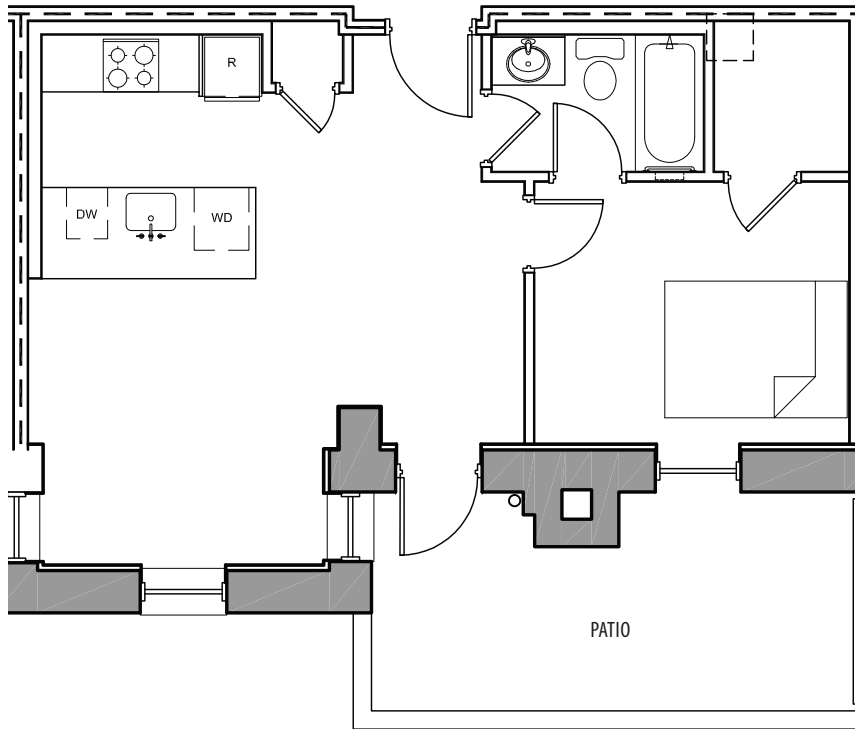

The Isabella

Washington, DC 20010

COLUMBIA HEIGHTS

Apartment T06

1 BR/1 Bath

- In home washer/dryer
- Huge patio
- Individual central heating & cooling with Nest thermostats
- USB charging outlets
- Fabulous kitchens with islands, glass backsplash, espresso wood cabinets, granite counters, stainless steel appliances, dishwashers, microwave ovens and gas cooking ranges
- Spa-like bathrooms with Cliff Pointe tile
- Oversized closets
- Natural wood flooring
- Energy efficient double paned windows

Apartment 106

1 BR/1 Bath

- In home washer/dryer
- Individual central heating & cooling with Nest thermostats
- USB charging outlets
- Fabulous kitchens with islands, glass backsplash, espresso wood cabinets, granite counters, stainless steel appliances, dishwashers, microwave ovens and gas cooking ranges
- Spa-like bathrooms with Cliff Pointe tile
- Oversized closets
- Natural wood flooring
- Energy efficient double paned windows

**Square footage and room dimensions are approximate, and may vary.*

www.1483newton.com

1483newton@uipm.com

(202) 885-9785

professional ◦ courteous ◦ reliable