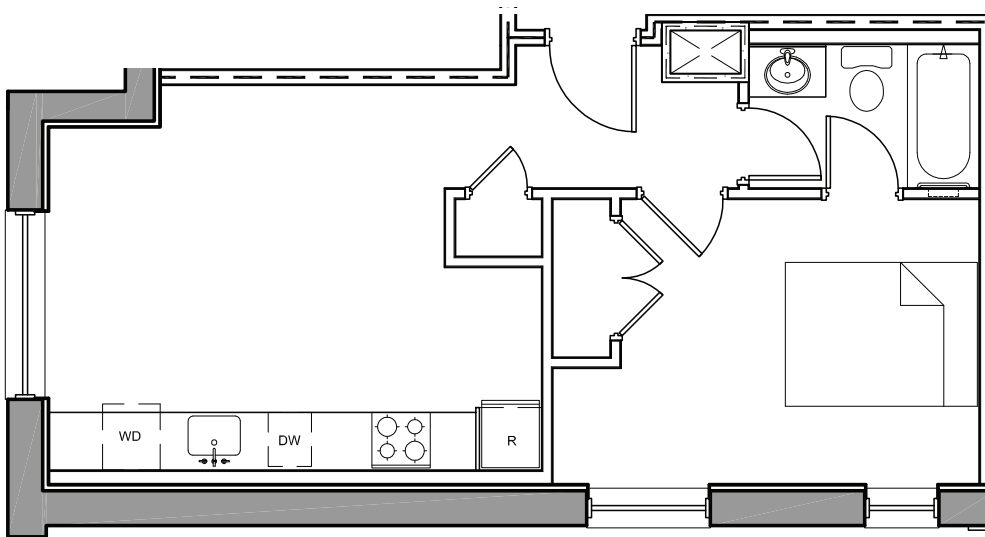

Apartments 205, 305 & 405

1 BR/1 Bath

- In home washer/dryer
- Individual central heating & cooling with Nest thermostats
- USB charging outlets
- Fabulous kitchens with islands, glass backsplash, espresso wood cabinets, granite counters, stainless steel appliances, dishwashers, microwave ovens and gas cooking ranges
- Spa-like bathrooms with Cliff Pointe tile
- Oversized closets
- Natural wood flooring
- Energy efficient double paned windows

*Square footage and room dimensions are approximate, and may vary.

www.1483newton.com

1483newton@uipm.com

(202) 885-9785

professional ◦ courteous ◦ reliable