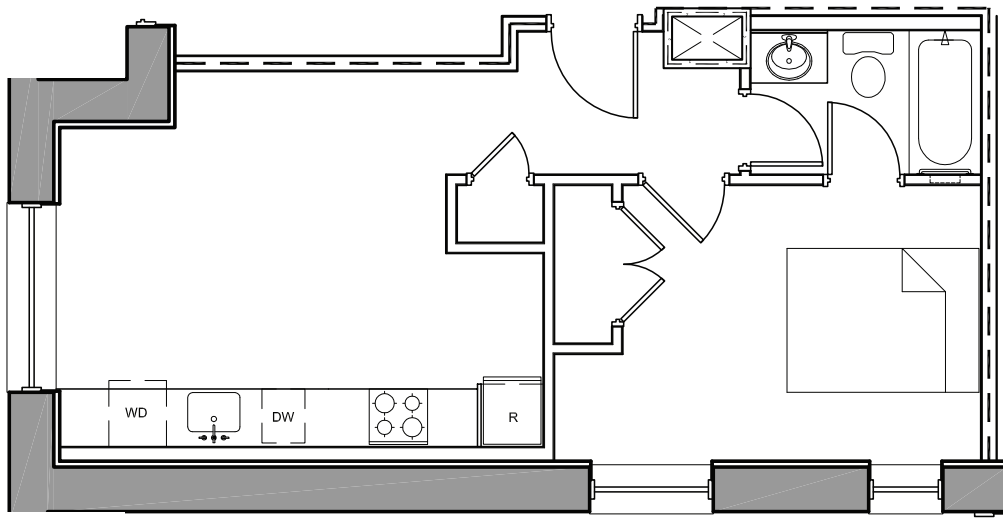

Apartment 105

1 BR/1 Bath

- In home washer/dryer
- Individual central heating & cooling with Nest thermostats
- USB charging outlets
- Fabulous kitchens with islands, glass backsplash, espresso wood cabinets, granite counters, stainless steel appliances, dishwashers, microwave ovens and gas cooking ranges
- Spa-like bathrooms with Cliff Pointe tile
- Oversized closets
- Natural wood flooring
- Energy efficient double paned windows

**Square footage and room dimensions are approximate, and may vary.*

www.1483newton.com

1483newton@uipm.com

(202) 885-9785

professional ◦ courteous ◦ reliable